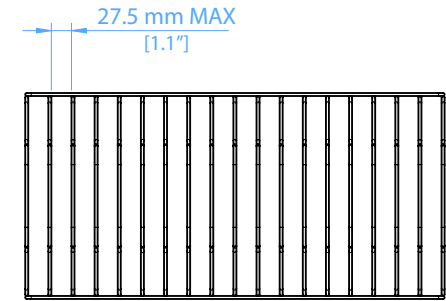

iJ™ 36 Cart Device Racks Compatibility Guide

How to Check Your Device's Compatibility:

- ① The design of the iJ 36 Cart's device racks make them compatible with almost all mobile devices, with or without cases.
- ② Refer to the blue measurements on the rack drawings to the right. **If your device is smaller than the measurements shown, your device is compatible.**

Isolated Top View of 18-Slot Rack

Cart Compatibility	Description	Total Devices per Cart	Max Device Dimensions (mm): (length x width x thickness)	Max Device Dimensions (inches): (length x width x thickness)
iJ 36 Cart	18-Slot Device Racks	36	268 mm x 400 mm x 27.5 mm	10.6" x 15.7" x 1.1"

www.lockncharge.com

Phone: (888) 943-6803 | info@lockncharge.com