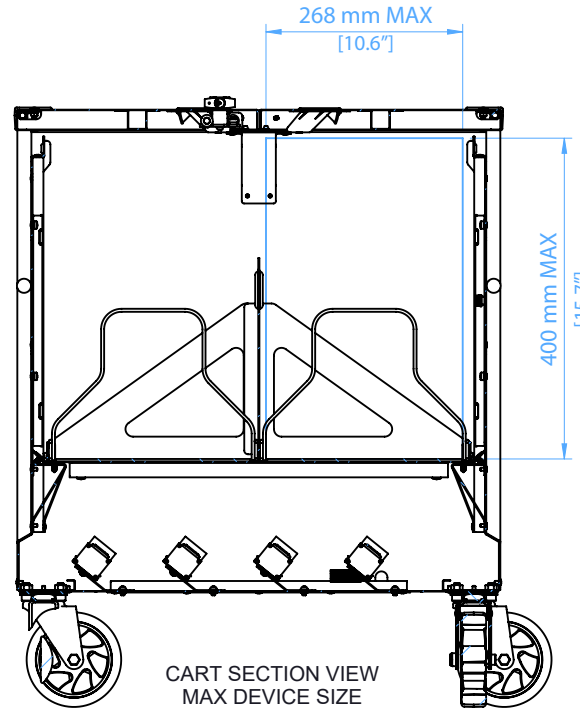

iJ™ 36 Cart Device Racks Compatibility Guide

How to Check Your Device's Compatibility:

- ① The design of the iJ 36 Cart's device racks make them compatible with almost all mobile devices, with or without cases.
- ② Refer to the blue measurements on the rack drawings to the right. **If your device is smaller than the measurements shown, your device is compatible.**

Isolated Top View of 18-Slot Rack

Cart Compatibility	Description	Total Devices per Cart	Max Device Dimensions (mm): (length x width x thickness)	Max Device Dimensions (inches): (length x width x thickness)
iJ 36 Cart	18-Slot Device Racks	36	268 mm x 400 mm x 27.5 mm	10.6" x 15.7" x 1.1"

www.lockncharge.com

Phone: (888) 943-6803 | info@lockncharge.com