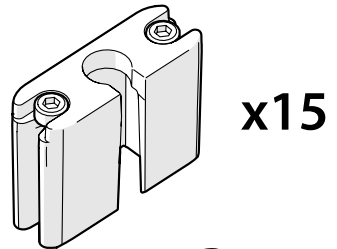

CABLE RETAINER

For FUYL Lock Module

x15

VIDEO INSTRUCTIONS:
<https://vimeo.com/521758906>

Visit our website for detailed instructions.
www.lockncharge.com/support (International)
www.pclocs.com.au/support (AUS and NZ)

x1
***supplied**