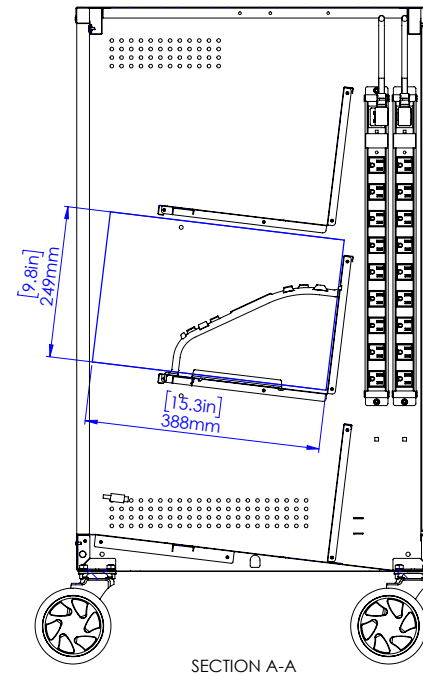

EPIC™ 24 & 36 Carts Divider Racks Compatibility Guide

See if your device fits inside the EPIC 24 or EPIC 36 Cart with dividers. EPIC 24 & 36 Carts come with divider racks installed.

How to Check Your Device's Compatibility:

- 1 The design of the EPIC™ Cart and dividers makes it compatible with most mobile devices, with or without cases.*
- 2 Refer to the blue measurements on the rack drawings to the right. **If your device is smaller than the measurements shown, your device is compatible.**

**We do not recommend EPIC Carts for MacBook devices.*

Cart Compatibility	Description	Total Devices per Cart	Max Dimensions (mm): (length x width x thickness)	Max Dimensions (inches): (length x width x thickness)
EPIC 24 (LNC14-10410) EPIC 36 (LNC14-10411)	Device Dividers	24 36	388 mm (L) x 249 mm (W) x 30 mm (H)	15.3" (L) x 1.18" (W) x 0.98" (H)