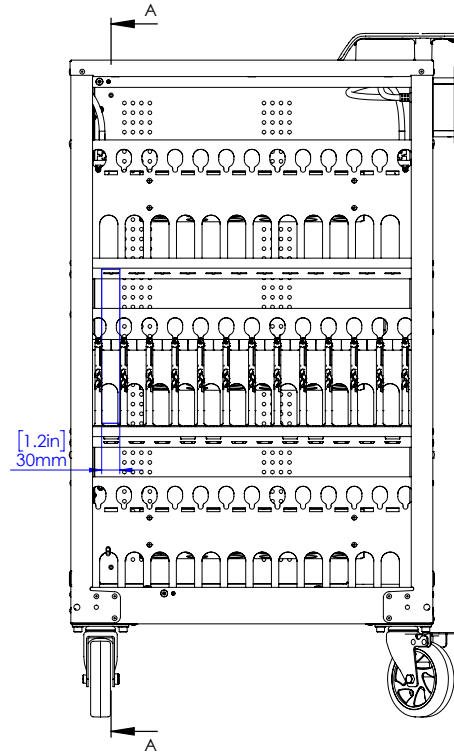

EPIC™ 24 & 36 Carts Divider Racks Compatibility Guide

See if your device fits inside the EPIC 24 or EPIC 36 Cart with dividers. EPIC 24 & 36 Carts come with divider racks installed.

How to Check Your Device's Compatibility:

- 1 The design of the EPIC™ Cart and dividers makes it compatible with most mobile devices, with or without cases.*
- 2 Refer to the blue measurements on the rack drawings to the right. **If your device is smaller than the measurements shown, your device is compatible.**

**We do not recommend EPIC Carts for MacBook devices.*

Cart Compatibility	Description	Total Devices per Cart	Max Dimensions (mm): (length x width x thickness)	Max Dimensions (inches): (length x width x thickness)
EPIC 24 (LNC14-10410) EPIC 36 (LNC14-10411)	Device Dividers	24 36	388 mm (L) x 249 mm (W) x 30 mm (H)	15.3" (L) x 1.18" (W) x 0.98" (H)