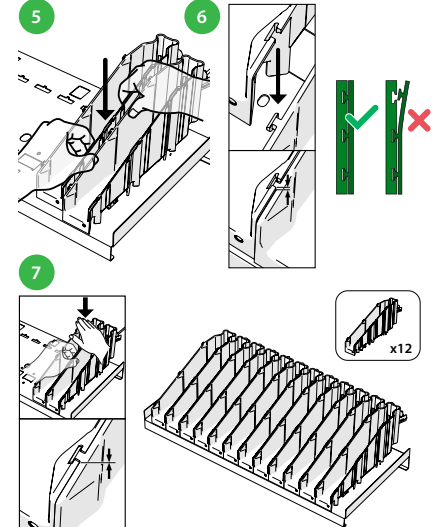

The dock is not compatible with Dell 3100 2-in-1 devices. Exclusively designed for use with Dell branded 65w power adapter MFG part 9FNYW (Dell part 492-BCB). Dock will NOT work with any other Chromebook model.

www.lockncharge.com

Phone: (888) 943-6803

info@lockncharge.com

lockncharge®