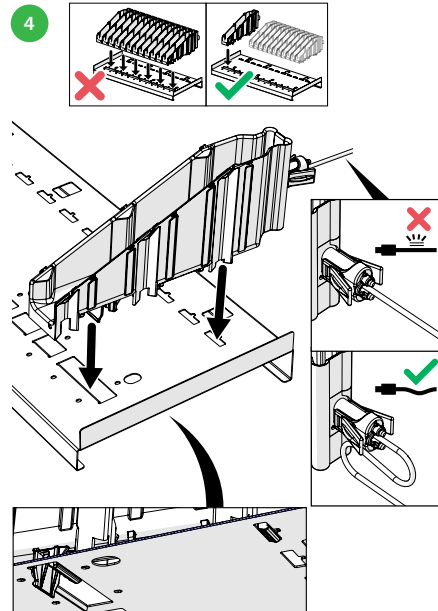

The dock is not compatible with Dell 3100 2-in-1 devices. Exclusively designed for use with Dell branded 65w power adapter MFG part 9FNYW (Dell part 492-BCB). Dock will NOT work with any other Chromebook model.

www.lockncharge.com

Phone: (888) 943-6803

info@lockncharge.com

lockncharge®