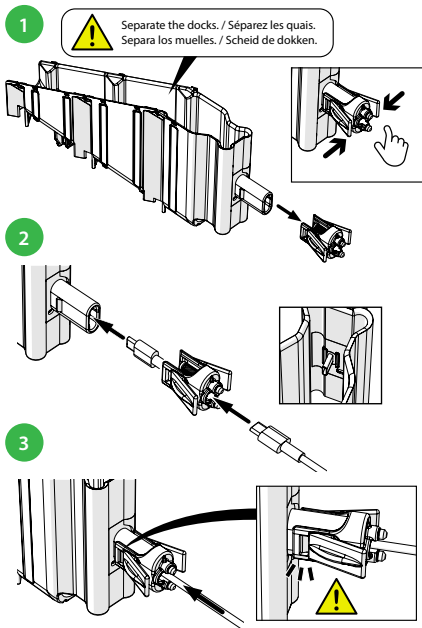

The dock is not compatible with Dell 3100 2-in-1 devices. Exclusively designed for use with Dell branded 65w power adapter MFG part 9FNYW (Dell part 492-BCB). Dock will NOT work with any other Chromebook model.

www.lockncharge.com

Phone: (888) 943-6803

info@lockncharge.com

lockncharge®