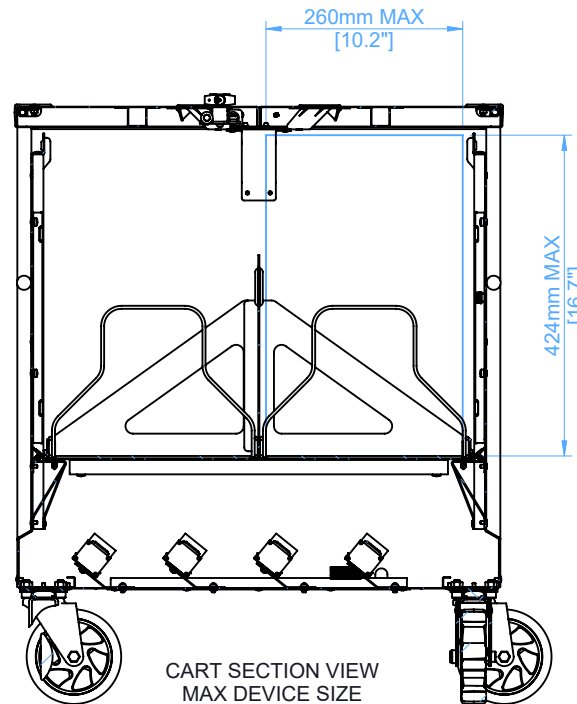

iJ 36 Cart™ Device Racks Compatibility Guide

How to Check Your Device's Compatibility:

1. 1 The design of the iJ 36 Cart's device racks make them compatible with almost all mobile devices, with or without cases.
2. 2 Refer to the blue measurements on the rack drawings to the right. **If your device is smaller than the measurements shown, your device is compatible.**

Isolated Top View of 18-Slot Rack

Cart Compatibility	Description	Total Devices per Cart	Max Device Dimensions (mm): (length x width x thickness)	Max Device Dimensions (inches): (length x width x thickness)
iJ 36 Cart	18-Slot Device Racks	36	260 mm x 424 mm x 27 mm	10.2" x 16.7" x 1.1"

www.lockncharge.com

Phone: (888) 943-6803 | info@lockncharge.com