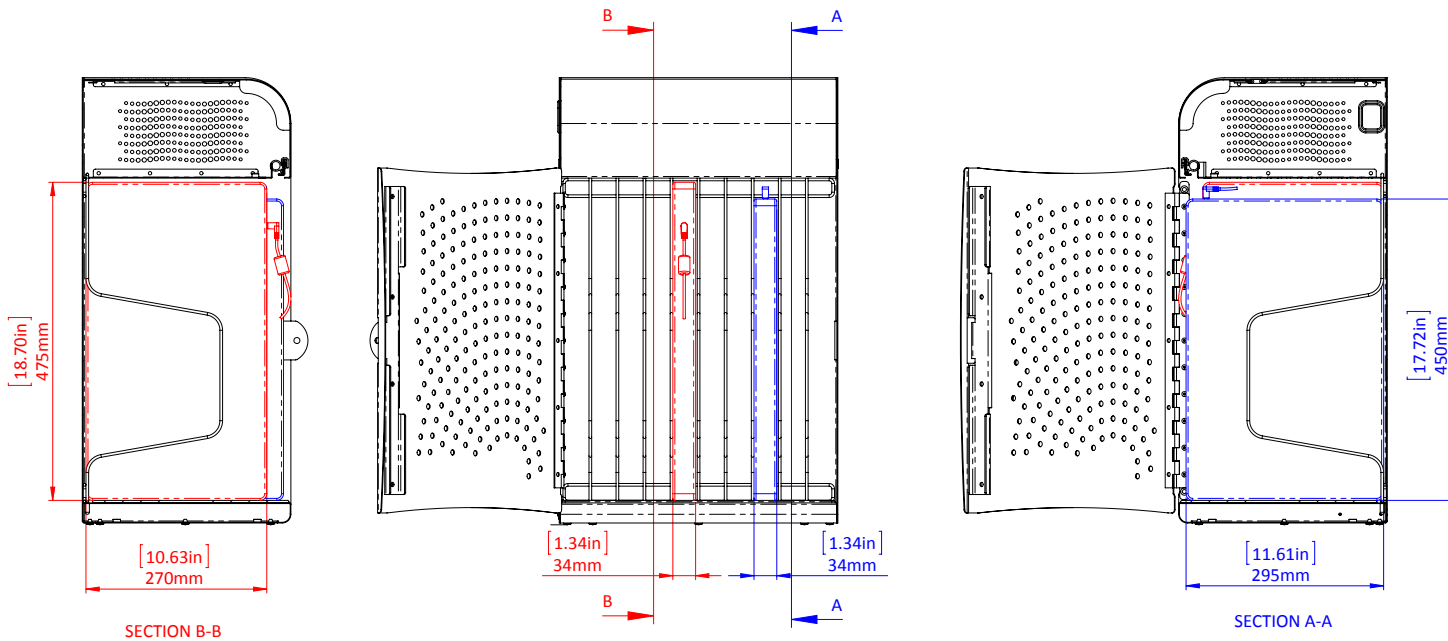

# Follow the steps below to check your device's compatibility for the iC 10 Charging Station.

1

Check where the power inlet is located on your device. Is it on the side or on the rear of your device?

2

Check your device dimensions. Use the **blue** measurements if the power inlet is on the side. Use the **red** measurements if the power inlet is on the rear.

3

If your device is smaller than the measurements shown below, your device is compatible.

STATION COMPATIBILITY	DESCRIPTION	TOTAL DEVICES PER STATION	MAX DIMENSIONS: POWER ON SIDE (mm)	MAX DIMENSIONS: POWER ON SIDE (inches)	MAX DIMENSIONS: POWER ON REAR (mm)	MAX DIMENSIONS: POWER ON REAR (inches)
iC10 HNWV2LL/A	Stainless Steel Device Rack	10	H: 450mm x W: 34mm x D: 295mm	H: 17.72" x W: 1.34" x D: 11.61"	H: 475mm x W: 34mm x D: 270mm	H: 18.70" x W: 1.34" x D: 10.63"

3

If your device is smaller than the measurements shown below, your device is compatible.

STATION COMPATIBILITY	DESCRIPTION	TOTAL DEVICES PER STATION	MAX DIMENSIONS: POWER ON SIDE (mm)	MAX DIMENSIONS: POWER ON SIDE (inches)	MAX DIMENSIONS: POWER ON REAR (mm)	MAX DIMENSIONS: POWER ON REAR (inches)
iC15 HNWW2LL/A	Stainless Steel Device Rack	15	H: 450mm x W: 31mm x D: 295mm	H: 17.72" x W: 1.22" x D: 11.61"	H: 475mm x W: 31mm x D: 270mm	H: 18.70" x W: 1.22" x D: 10.63"