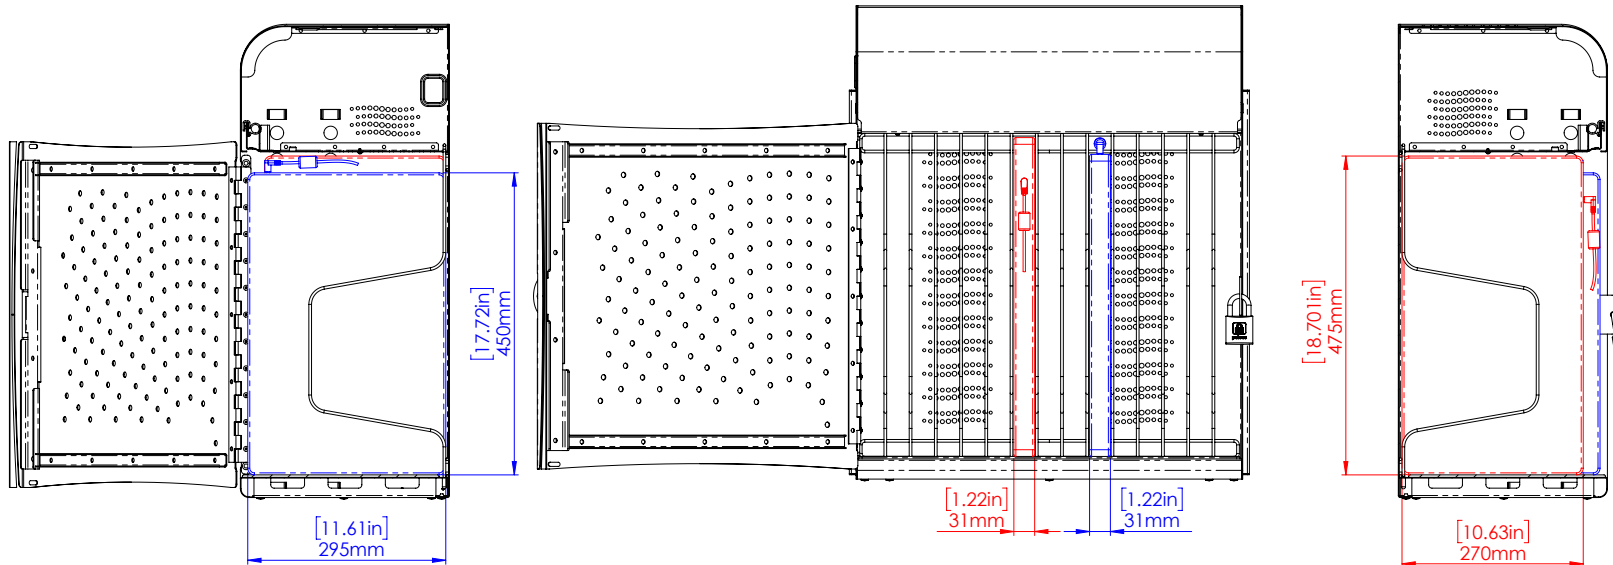

3

If your device is smaller than the measurements shown below, your device is compatible.

STATION COMPATIBILITY	DESCRIPTION	TOTAL DEVICES PER STATION	MAX DIMENSIONS: POWER ON SIDE (mm)	MAX DIMENSIONS: POWER ON SIDE (inches)	MAX DIMENSIONS: POWER ON REAR (mm)	MAX DIMENSIONS: POWER ON REAR (inches)
iC10 HNWV2LL/A	Stainless Steel Device Rack	10	H: 450mm x W: 34mm x D: 295mm	H: 17.72" x W: 1.34" x D: 11.61"	H: 475mm x W: 34mm x D: 270mm	H: 18.70" x W: 1.34" x D: 10.63"

# Follow the steps below to check your device's compatibility for the iC 15 Charging Station.

1

Check where the power inlet is located on your device. Is it on the side or on the rear of your device?

2

Check your device dimensions. Use the **blue** measurements if the power inlet is on the side. Use the **red** measurements if the power inlet is on the rear.

3

If your device is smaller than the measurements shown below, your device is compatible.

STATION COMPATIBILITY	DESCRIPTION	TOTAL DEVICES PER STATION	MAX DIMENSIONS: POWER ON SIDE (mm)	MAX DIMENSIONS: POWER ON SIDE (inches)	MAX DIMENSIONS: POWER ON REAR (mm)	MAX DIMENSIONS: POWER ON REAR (inches)
iC15 HNWW2LL/A	Stainless Steel Device Rack	15	H: 450mm x W: 31mm x D: 295mm	H: 17.72" x W: 1.22" x D: 11.61"	H: 475mm x W: 31mm x D: 270mm	H: 18.70" x W: 1.22" x D: 10.63"