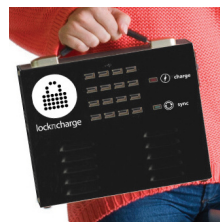

# iQ 16 Sync Charge Box™

Sync and charge up to 16 devices.

8.43" (H) x 10" (W) x 2.75" (L) | 4.4 lbs

### Simultaneously Sync & Charge.

Sync and charge up to 16 of almost any USB-connecting device simultaneously with selected apps, books, movies, podcasts and music.

### Save Time with Efficient Charging.

2.1 amps per port makes charging more efficient than conventional USB chargers, saving you a significant amount of time while improve battery efficiency.

**Portability.** The iQ 16 Sync Charge Box is designed to be portable. The built-in handle makes it easy to carry and means that syncing and charging can occur almost anywhere.

[www.lockncharge.com](http://www.lockncharge.com)