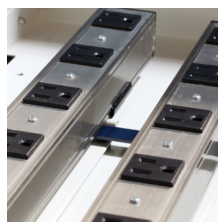

Flexi Power System. Designed to accommodate a variety of devices on the market, these power strips slide on a track to make space for just about any type of device cords or power bricks.