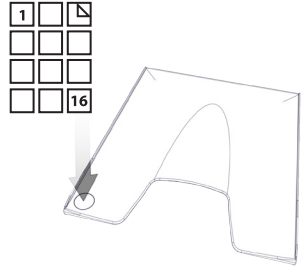

QUICK START

PUTNAM 8 CHARGING STATION™

VIDEO INSTRUCTIONS:
<https://vimeo.com/228328973>

DETAILED INSTRUCTIONS:
Visit our website and press the support button.

1

2

3

PIN = 0-0-0-0

4

5

6

7

8

RED =  Charging

GREEN =  Ready to use

OFF =  Not connected