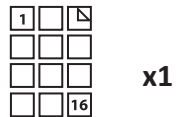

VIDEO INSTRUCTIONS:
<https://vimeo.com/228328973>

DETAILED INSTRUCTIONS:
Visit our website and press the support button.