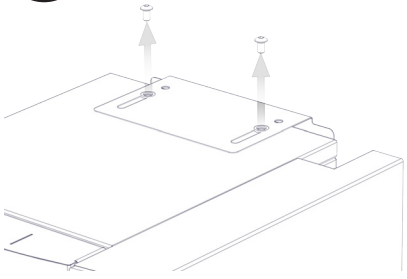

QUICK START

PUTNAM 8 CHARGING STATION™

VIDEO INSTRUCTIONS:
<https://vimeo.com/228328973>

DETAILED INSTRUCTIONS:
Visit our website and press the support button.

1

2

3

PIN = 0-0-0-0

4

5

6

7

8

RED =  Charging

GREEN =  Ready to use

OFF =  Not connected