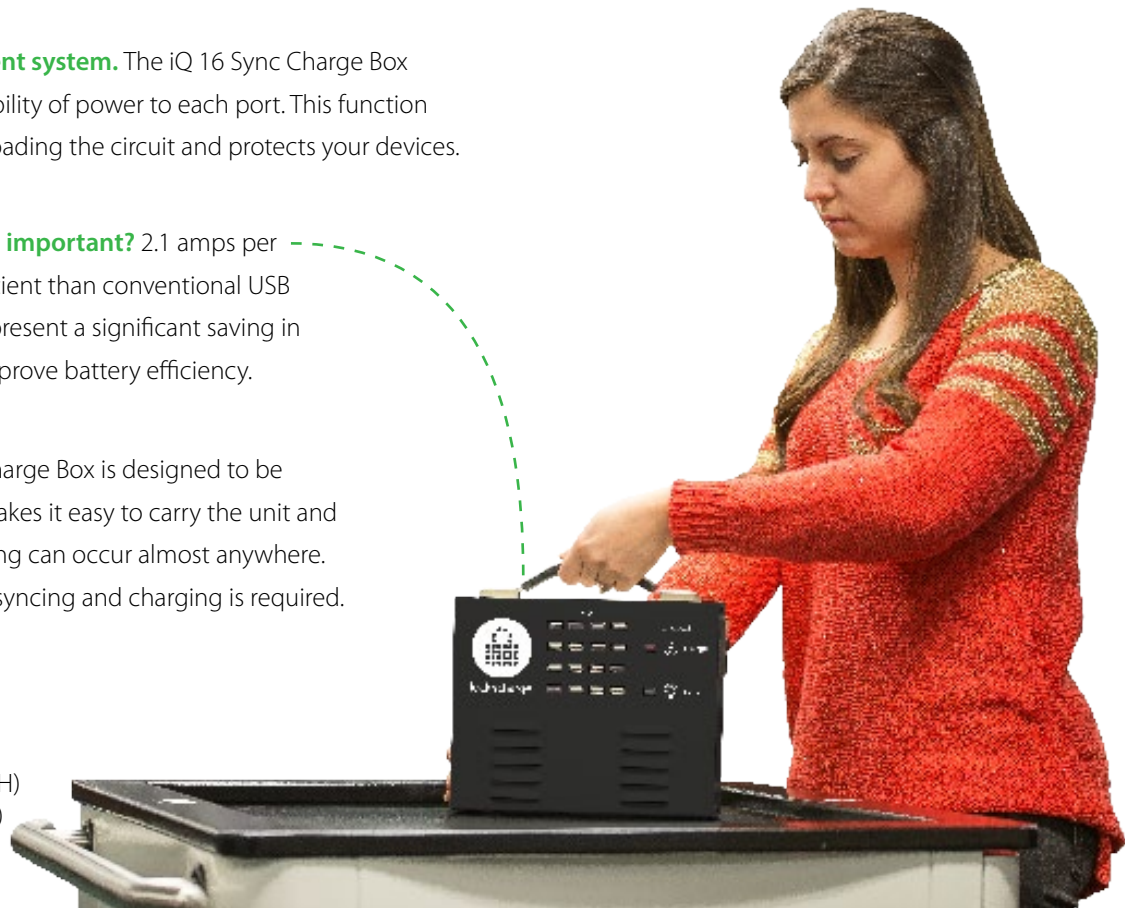

Specifications:

inches: 2.7(L) x 10.02(W) x 8.43(H)
mm: 69.9(L) x 254.5(W) x 214(H)
weight: 4.4 lbs | 2 kg