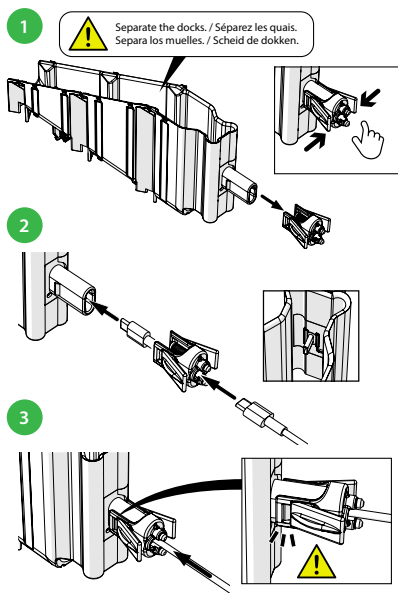

The dock is not compatible with Dell 3100 2-in-1 devices. Exclusively designed for use with Dell branded 65w power adapter MFG part 9FNYW (Dell part 492-BCBI). Dock will NOT work with any other Chromebook model.

www.lockncharge.com/eu
Phone: +44 (0) 208 441 4107
europesales@lockncharge.com