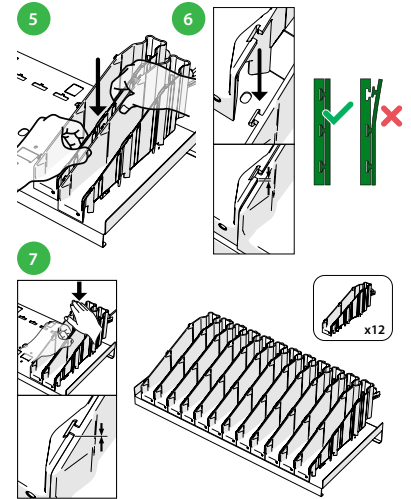

The dock is not compatible with Dell 3100 2-in-1 devices. Exclusively designed for use with Dell branded 65w power adapter MFG part 9FNYW (Dell part 492-BCBI). Dock will NOT work with any other Chromebook model.

www.lockncharge.com/eu
Phone: +44 (0) 208 441 4107
europesales@lockncharge.com