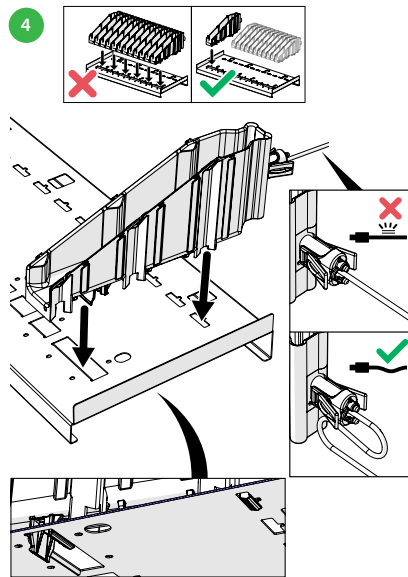

The dock is not compatible with Dell 3100 2-in-1 devices. Exclusively designed for use with Dell branded 65w power adapter MFG part 9FNYW (Dell part 492-BCBI). Dock will NOT work with any other Chromebook model.

www.lockncharge.com/eu
Phone: +44 (0) 208 441 4107
europesales@lockncharge.com