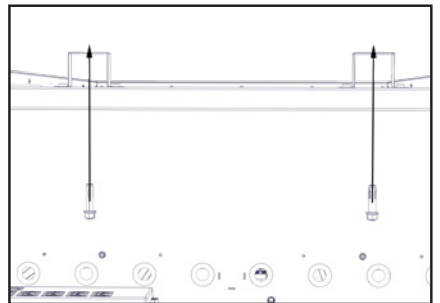

4

MUST BOLT TO WALL FOR SAFE USE