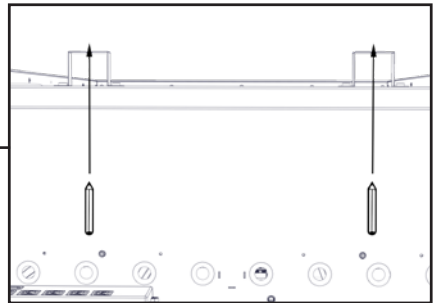

4

MUST BOLT TO WALL FOR SAFE USE