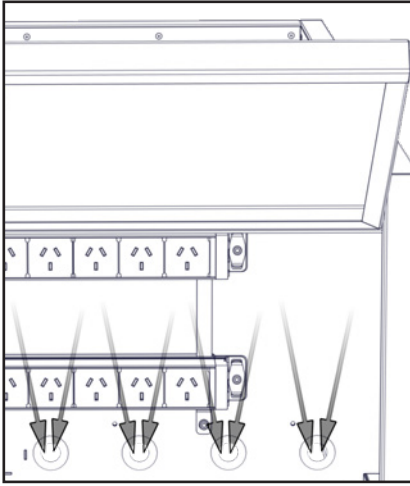

8

9

10

11

Visit our website for more details

VISIT:

www.lockncharge.com (International site)

www.pclocs.com.au (Australia and New Zealand)