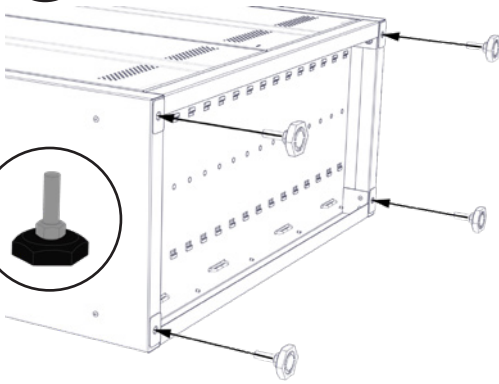

1

NOTE: UK and EU customers will need to install the Power Distribution Units (PDU). See PDU Kit manual.

2

3

4

MUST BOLT TO WALL FOR SAFE USE