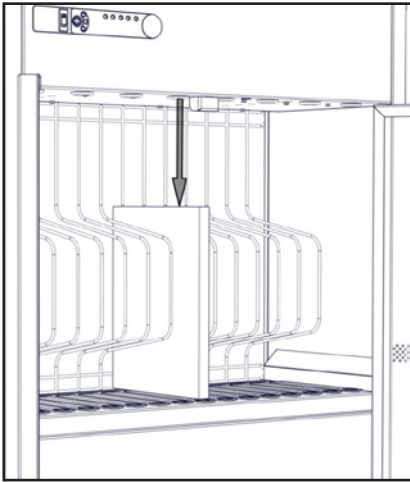

8

9

10

11

Visit our website for more details

VISIT:

www.lockncharge.com (International site)

www.pclocs.com.au (Australia and New Zealand)