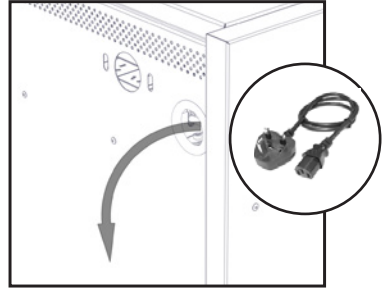

NOTE: UK and EU customers will need to install the Power Distribution Units (PDU). See PDU Kit manual.

2