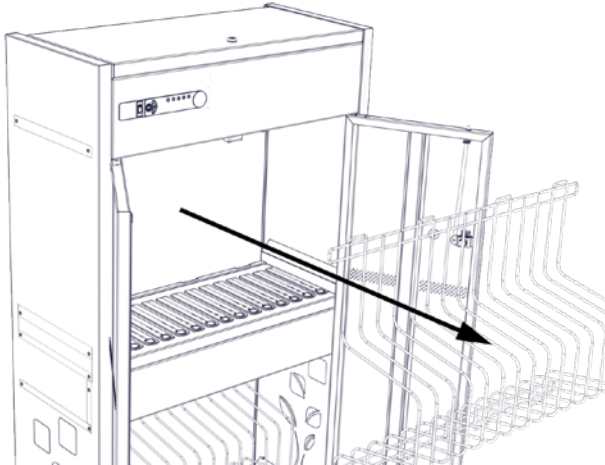

x4

x2

x1

x1

x1

x1*

** US, UK and EU version Revolution 32 Cabinets include a combination padlock with no keys.

* UK and EU regions will have the power cord included with the PDU Kit.

1

NOTE: UK and EU customers will need to install the Power Distribution Units (PDU). See PDU Kit manual.

2

3

4

MUST BOLT TO WALL FOR SAFE USE

5

6