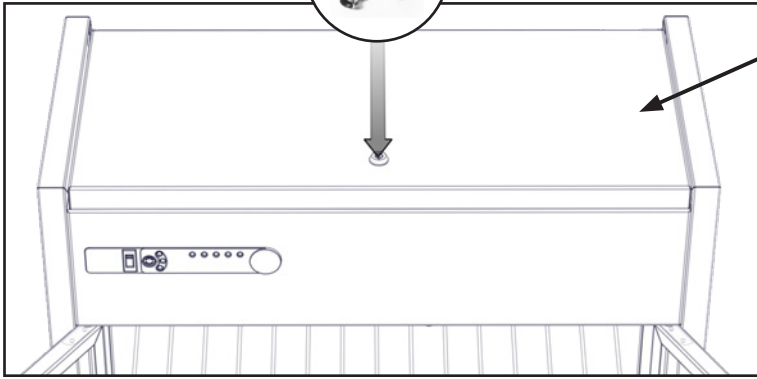

x4

x2

x1

x1

x1

x1*

** US, UK and EU version Revolution 32 Cabinets include a combination padlock with no keys.

* UK and EU regions will have the power cord included with the PDU Kit.

1

NOTE: UK and EU customers will need to install the Power Distribution Units (PDU). See PDU Kit manual.

2

3

4

MUST BOLT TO WALL FOR SAFE USE

5

6