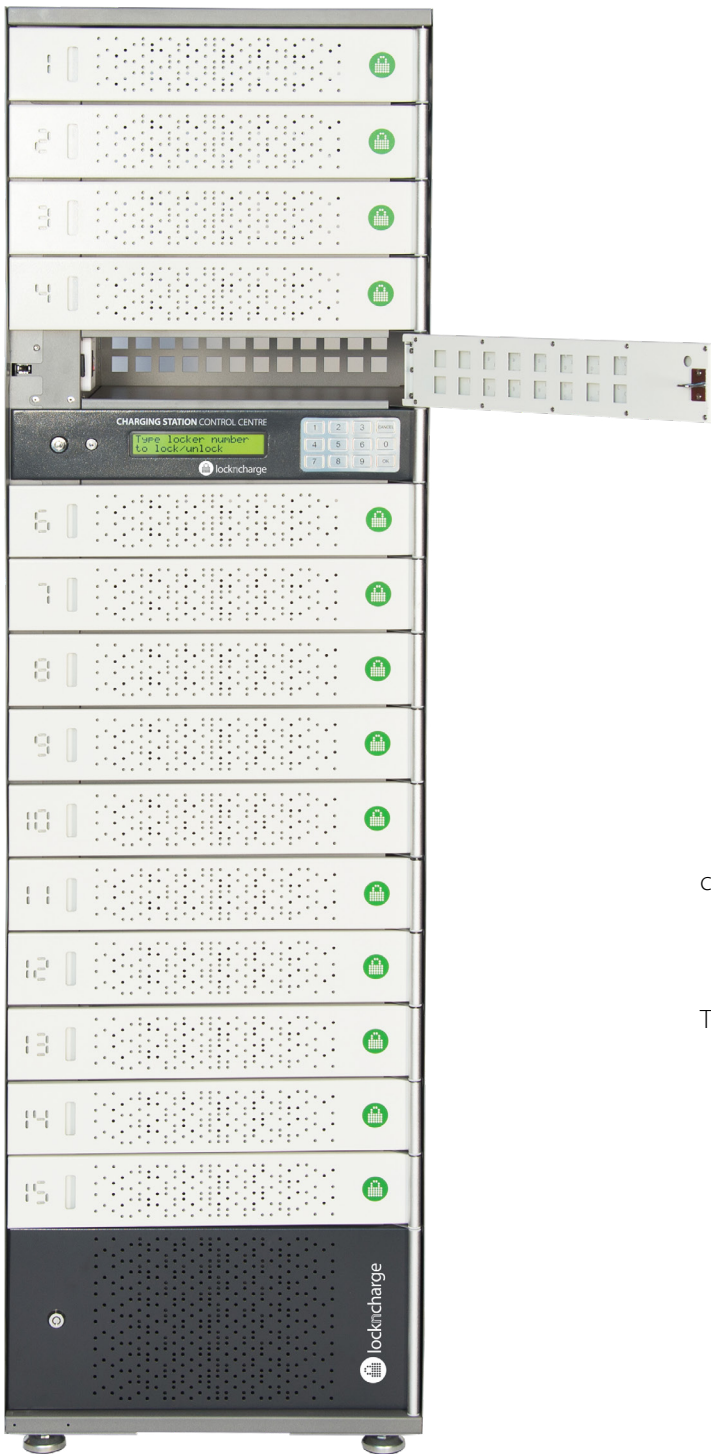

FUYL Tower™

An intelligent charging station with 15 individually lockable compartments that can store and charge any mobile device.

-  **Efficient charging.** Each compartment is equipped with a power outlet and a 2.4 amp USB port, so you can charge almost any device, including; iPads, Tablets, Laptops, Chromebooks, mobile phones and more¹.
-  **Intelligent remote management.** FUYL Tower features innovative software that enables administrators to actively monitor locker usage anytime, anywhere.
-  **Highly Secure.** The digital keypad controls the security of every compartment. Additionally, the management software records every time a compartment is opened or closed, enabling administrators to investigate abnormal usage.
-  **Fully ventilated.** Designed with passive ventilation to minimise heat build-up during charging.
-  **Lifetime warranty².** LocknCharge products are built to last.

It just makes life easier.

Taking device charging and security to a whole new level.

More than just a powered locker.

Where the FUYL Tower shines is through the innovative management software that comes included with the tower itself. The FUYL Tower is Wi-Fi Ready and once network connected, designated administrators can view, access and manage one or more FUYL Towers remotely.

Remote access.

Administrators can remotely open any door, deny access to a reserved locker, view the status of FUYL Towers on the network, receive alerts of any abnormal usage or technical fault and download a full audit log.