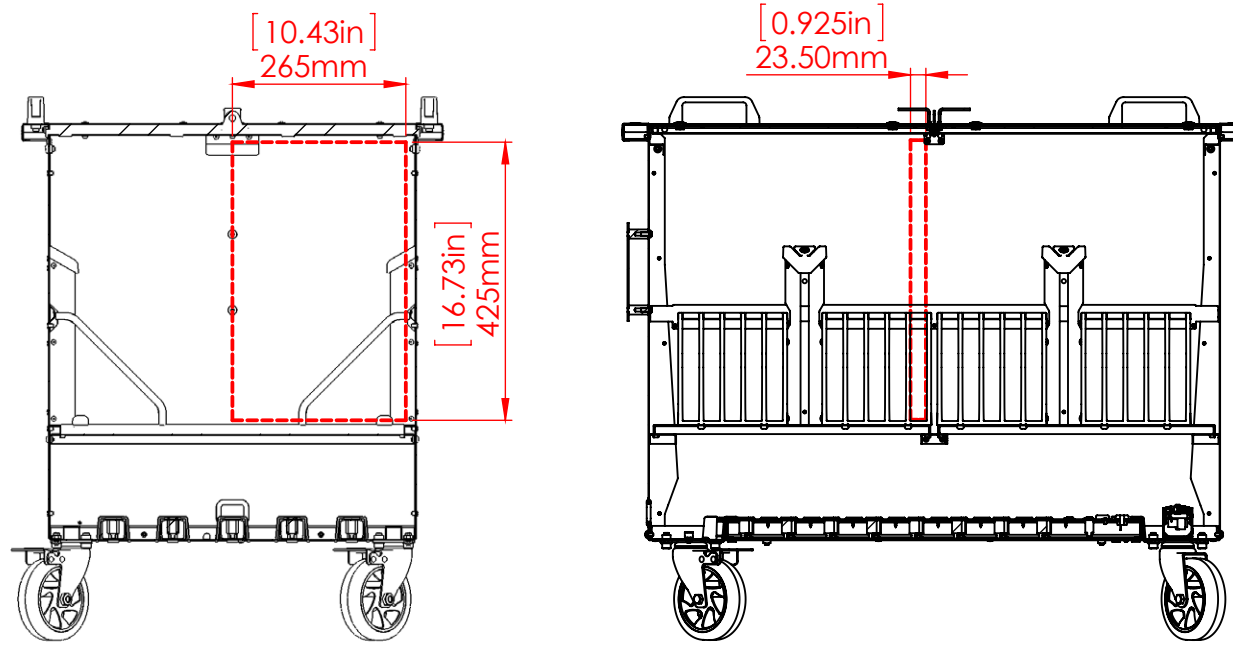

Follow the steps below to check your device's compatibility with the Joey 40 Cart.

1

Connect the power cable and measure your device. Check the length, height and thickness.

2

Check device dimensions against the **below** measurements to determine if your device is compatible with the Joey 40 Cart. The illustration below gives you a visual illustration.

3

If your device is smaller than the measurements shown below, your device is compatible.

PRODUCT NAME	DESCRIPTION	TOTAL DEVICES PER STATION	MAX DIMENSIONS: (including power connector - mm)	MAX DIMENSIONS: (including power connector - inches)	POWER
Joey 40 Cart	Laptop/tablet/chromebook charging cart	40	265mm x 425mm x 23.5mm	10.43in x 16.73in x 0.925in	Power outlets