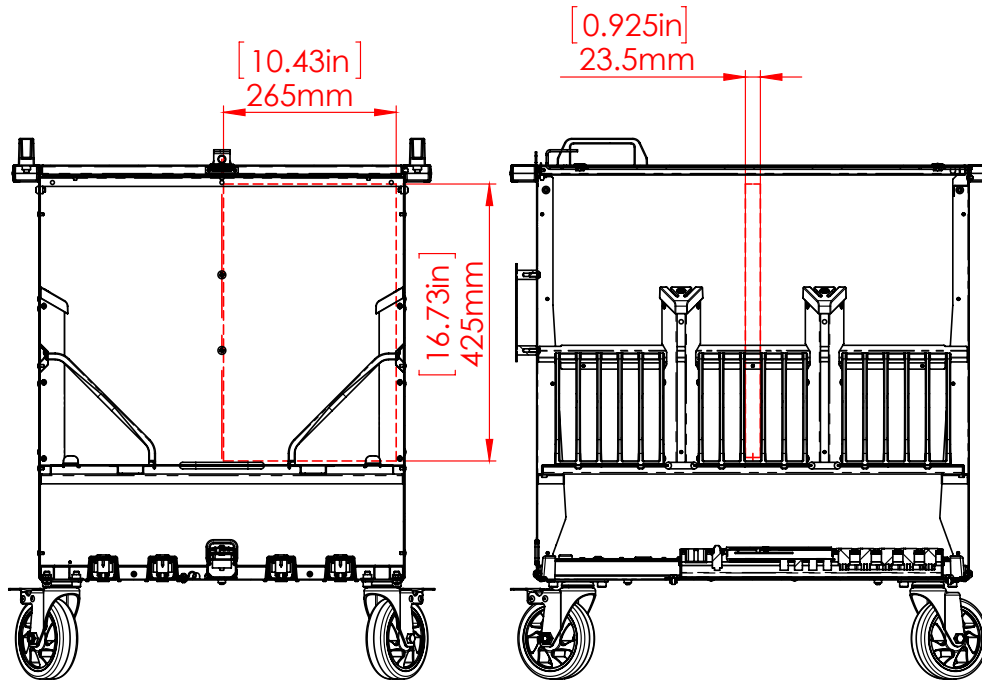

# Follow the steps below to check your device's compatibility with the Joey 30 Cart.

1

Connect the power cable and measure your device. Check the length, height and thickness.

2

Check device dimensions against the **below** measurements to determine if your device is compatible with the Joey 30 Cart. The illustration below gives you a visual illustration.

3

If your device is smaller than the measurements shown below, your device is compatible.

| PRODUCT NAME | DESCRIPTION                            | TOTAL DEVICES PER STATION | MAX DIMENSIONS:<br>(including power connector - mm) | MAX DIMENSIONS:<br>(including power connector - inches) | POWER         |
|--------------|--|---------------------------|---|---|---------------|
| Joey 30 Cart | Laptop/tablet/chromebook charging cart | 30                        | 265mm x 425mm x 23.5mm                              | 10.43in x 16.73in x 0.925in                             | Power outlets |